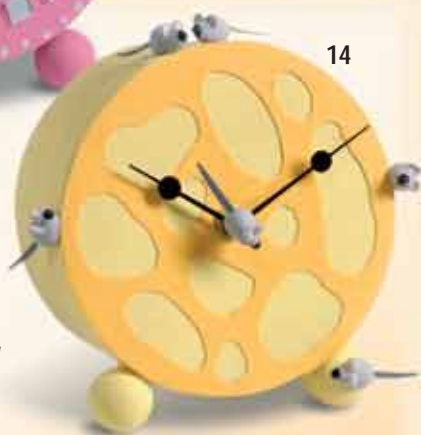

puHRes
Design

12 MDF puzzle clock (3271 415), pair of hands 49/64 mm (8338 008), Napkin Princess (1616 581).

12

13

tic tac

13 Passepartout box (1520 078), pair of hands 49/64 mm (8338 008), wooden crown (3250 009).

14 Cardboard box round (8283 517), pair of hands 49/64 mm (8338 008), mice, 1.5 cm (8002 760).

14

Our cover picture:

Glass clock with MDF back 16.5x16.5 cm (3274 009), pair of hands 65/90 mm (8338 011), Glitter, fine pink (8105 227), Glitter, fine old copper (8105 280), Hologram glitter pink (8105 327), Glitter Glue white (8099 000).

7

Glass clock with MDF back, 60x20 cm (3274 013), Pair of hands 62/85 mm (8338 010), Quartz clockworks (2460 000).