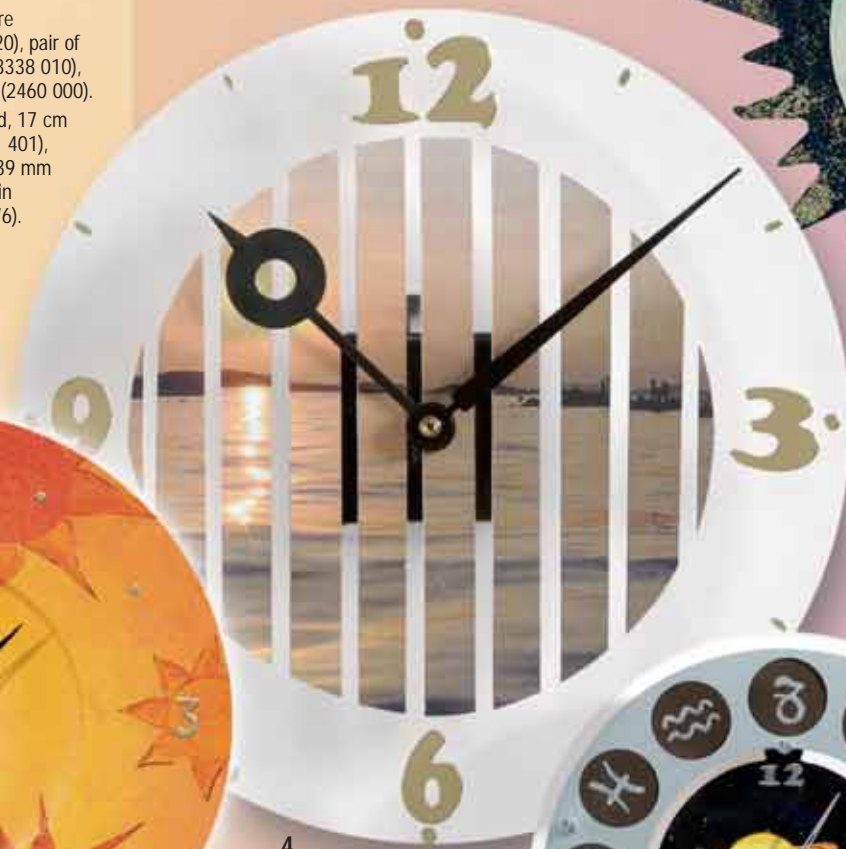

1

2

3 Acrylic disc triangle, 25 cm (5200 225), Pair of hands 55/70mm (8338 014), Quartz clockworks (2460 000).

3

4

4 Acrylic disc circle, Ø 25 cm (5200 125), pair of hands 92/120 mm (8338 015), peel-off's numbers black (1541 ...).